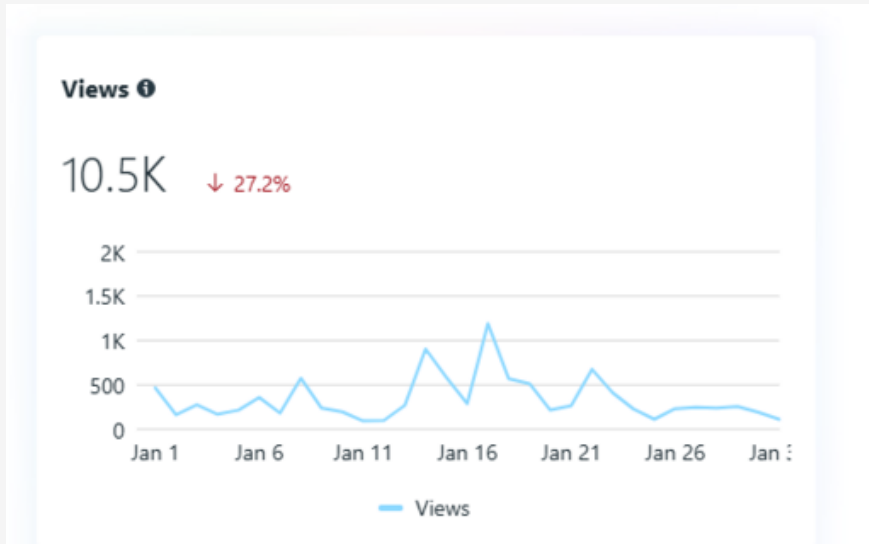

Prior Month-Marketing & Communications

Facebook

Facebook Follows

Facebook Views

Facebook Visits

Email Campaigns

Audience

Total contacts

1,805 ▼ -0.61%

Net subscriber growth

-11 ▼

Marketing snapshot

● Bot filtering on

Email

SMS

Marketing dashboard →