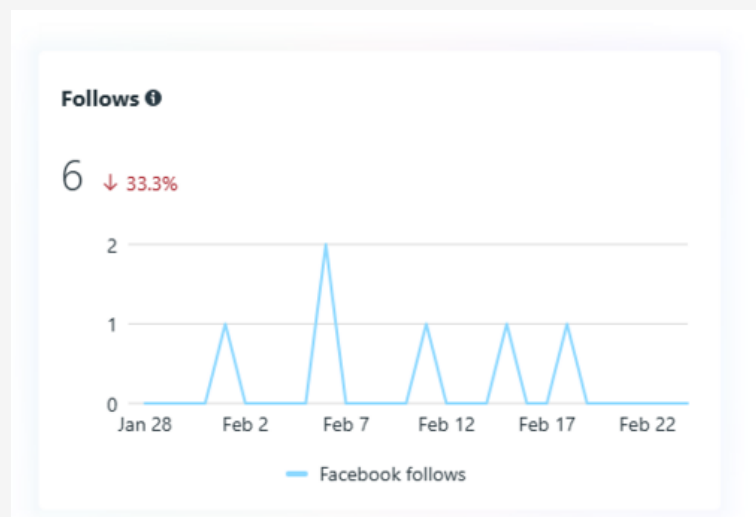

Prior Month-Marketing & Communications

Facebook

Facebook Follows

Facebook Views

Facebook Visits

Email Campaigns

Audience

Total contacts

1,805 ▼ -0.61%

Net subscriber growth

-11 ▼

Marketing snapshot

● Bot filtering on

Email

SMS

Marketing dashboard →

▲ 58.18%

Click rate

3.34 %

▲ 10.39%

Clicks per unique opens

9.52 %

▼ 30.21%